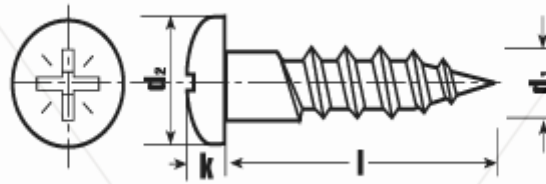

## DIN 7996 - Pozi Round Head Woodscrew

\*All measurements in millimeters (mm)\*

<b>d1</b>	3.0	3.5	4.2	4.8	5.5
<b>d2 max</b>	6	7	8	10	11
<b>k max</b>	2.1	2.35	2.8	3.5	3.8
<b>recess no</b>	1	2	2	2	3

FOR INFORMATION PURPOSES ONLY